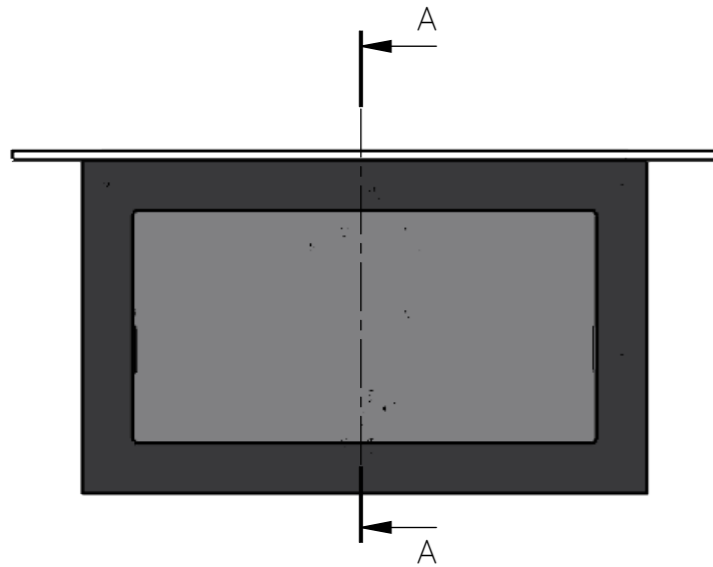

Drawing no.: T053-1005-001A

Description : T053-0800-43

TVLIFTBOY

Date : 21-11-2022

Drawn : JS

Scale: 1:10

Unless otherwise specified dimensions in millimeters

Page : 1/2

DETAIL C
SCALE 1 : 2

SECTION A-A

SECTION B-B

Example build in housing

Please note that specifications may be subject to change

Drawing no.: T053-1005-002A

Description: T053-0800-43

TVLIFTBOY

Date : 21-11-2022

Drawn : JS

Scale: 1:15

Unless otherwise specified dimensions in millimeters

Page : 2/2