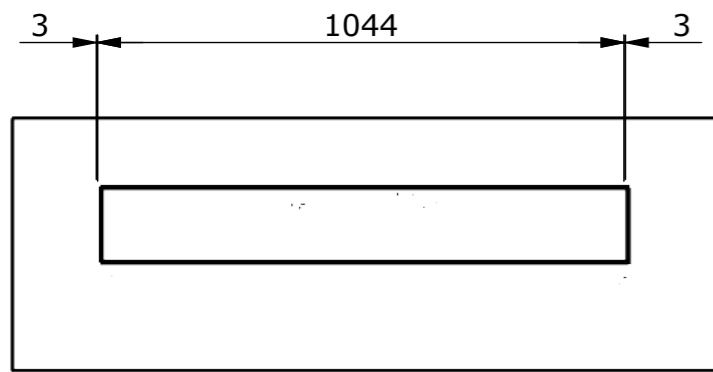

Drawing no.: T053-1005-001A

Description : T053-0800-43

TVLIFTBOY

Date : 21-11-2022

Drawn : JS

Scale: 1:10

Unless otherwise specified dimensions in millimeters

Page : 1/2

DETAIL C
SCALE 1 : 2

SECTION A-A

SECTION B-B

Example build in housing

Please note that specifications may be subject to change

Drawing no.: T053-1005-002A

Description: T053-0800-43

TVLIFTBOY

Date : 21-11-2022

Drawn : JS

Scale: 1:15

Unless otherwise specified dimensions in millimeters

Page : 2/2