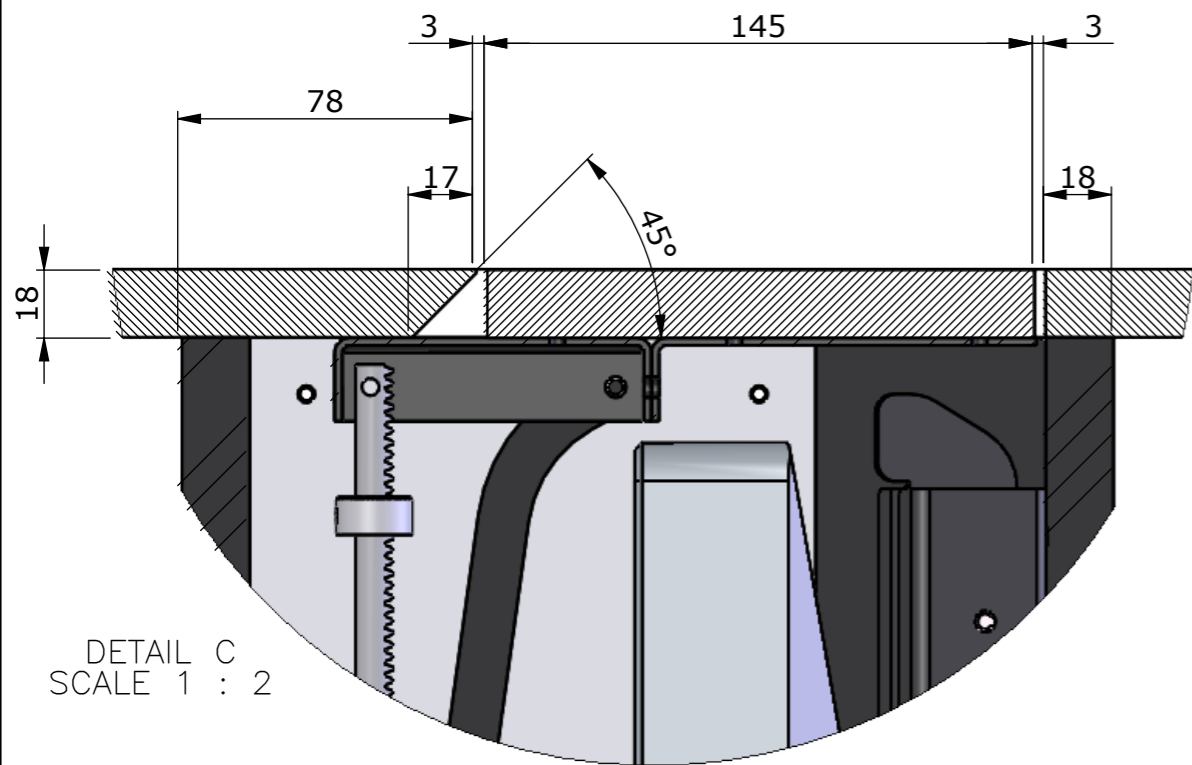

Drawing no.: T053-1005-001A

Description : T053-0800-43

TVLIFTBOY

Date : 21-11-2022

Drawn : JS

Scale: 1:10

Unless otherwise specified dimensions in millimeters

Page : 1/2

DETAIL C
SCALE 1 : 2

SECTION A-A

SECTION B-B

Example build in housing

Please note that specifications may be subject to change

Drawing no.: T053-1005-002A

Description: T053-0800-43

TVLIFTBOY

Date : 21-11-2022

Drawn : JS

Scale: 1:15

Unless otherwise specified dimensions in millimeters

Page : 2/2