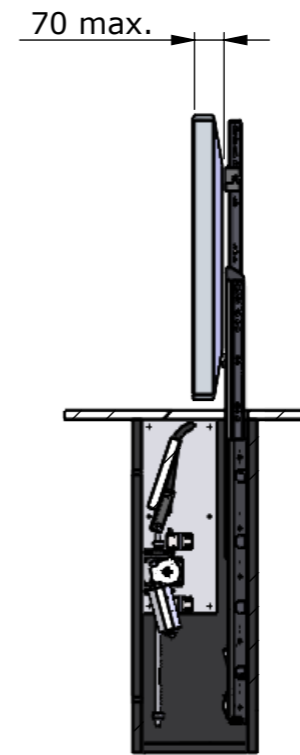

Drawing no.: T053-1005-001A

Description : T053-0800-43

TVLIFTBOY

Date : 21-11-2022

Drawn : JS

Scale: 1:10

Unless otherwise specified dimensions in millimeters

Page : 1/2

DETAIL C
SCALE 1 : 2

SECTION A-A

SECTION B-B

Example build in housing

Please note that specifications may be subject to change

Drawing no.: T053-1005-002A

Description: T053-0800-43

TVLIFTBOY

Date : 21-11-2022

Drawn : JS

Scale: 1:15

Unless otherwise specified dimensions in millimeters

Page : 2/2