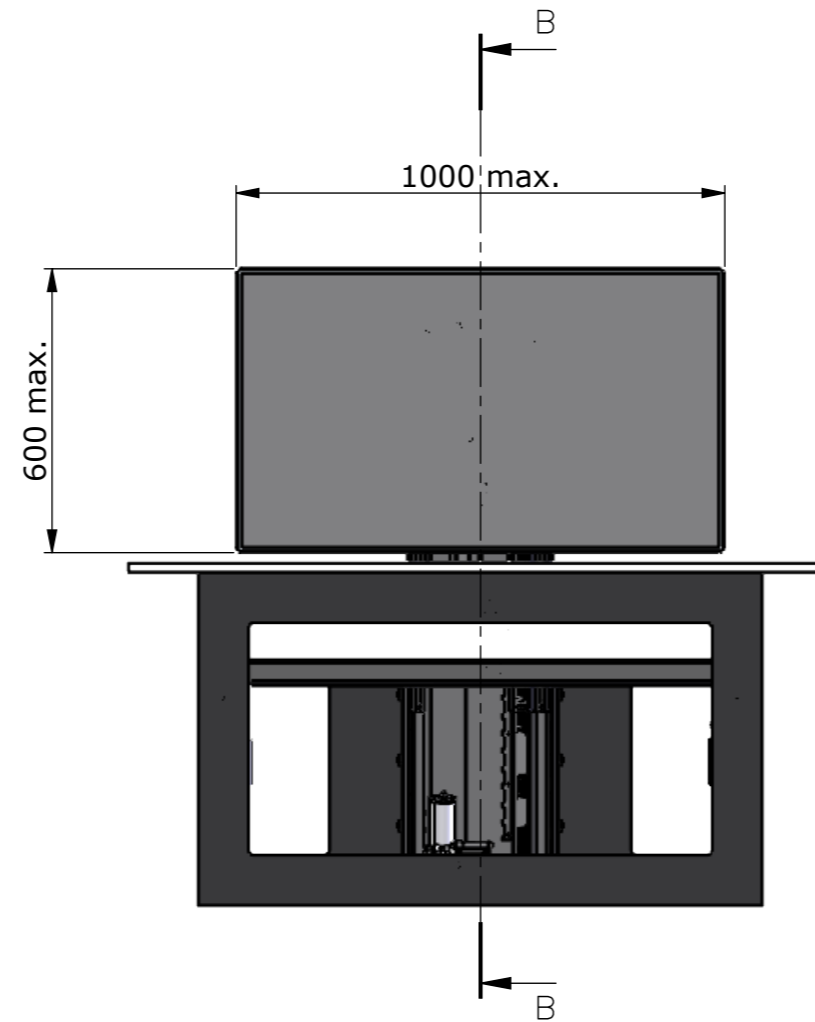

Drawing no.: T053-1005-001A

Description : T053-0800-43

TVLIFTBOY

Date : 21-11-2022

Drawn : JS

Scale: 1:10

Unless otherwise specified dimensions in millimeters

Page : 1/2

DETAIL C
SCALE 1 : 2

SECTION A-A

SECTION B-B

Example build in housing

Please note that specifications may be subject to change

Drawing no.: T053-1005-002A

Description: T053-0800-43

TVLIFTBOY

Date : 21-11-2022

Drawn : JS

Scale: 1:15

Unless otherwise specified dimensions in millimeters

Page : 2/2