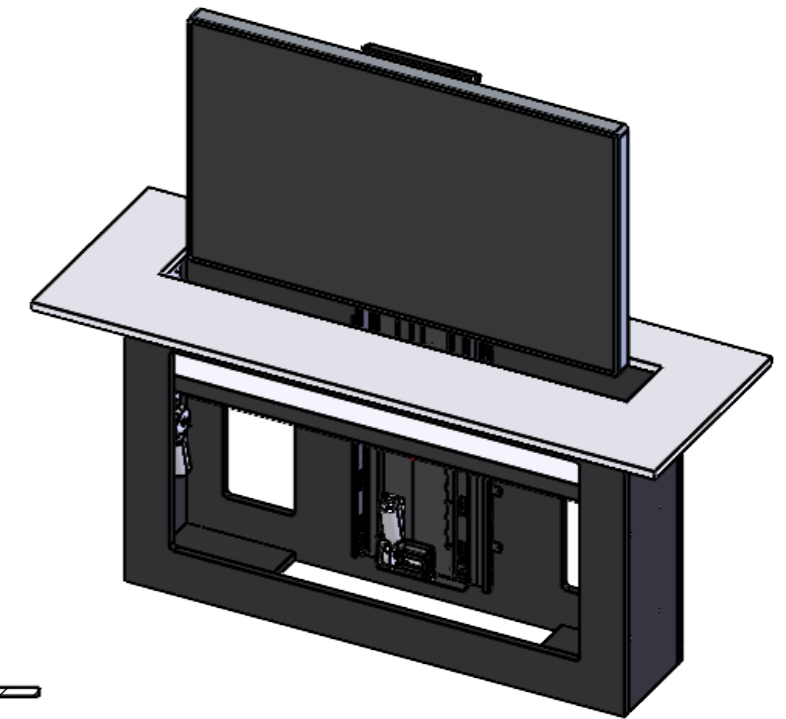

Drawing no.: T053-1005-001A

Description : T053-0800-43

TVLIFTBOY

Date : 21-11-2022

Drawn : JS

Scale: 1:10

Unless otherwise specified dimensions in millimeters

Page : 1/2

DETAIL C
SCALE 1 : 2

SECTION A-A

SECTION B-B

Example build in housing

Please note that specifications may be subject to change

Drawing no.: T053-1005-002A

Description: T053-0800-43

TVLIFTBOY

Date : 21-11-2022

Drawn : JS

Scale: 1:15

Unless otherwise specified dimensions in millimeters

Page : 2/2